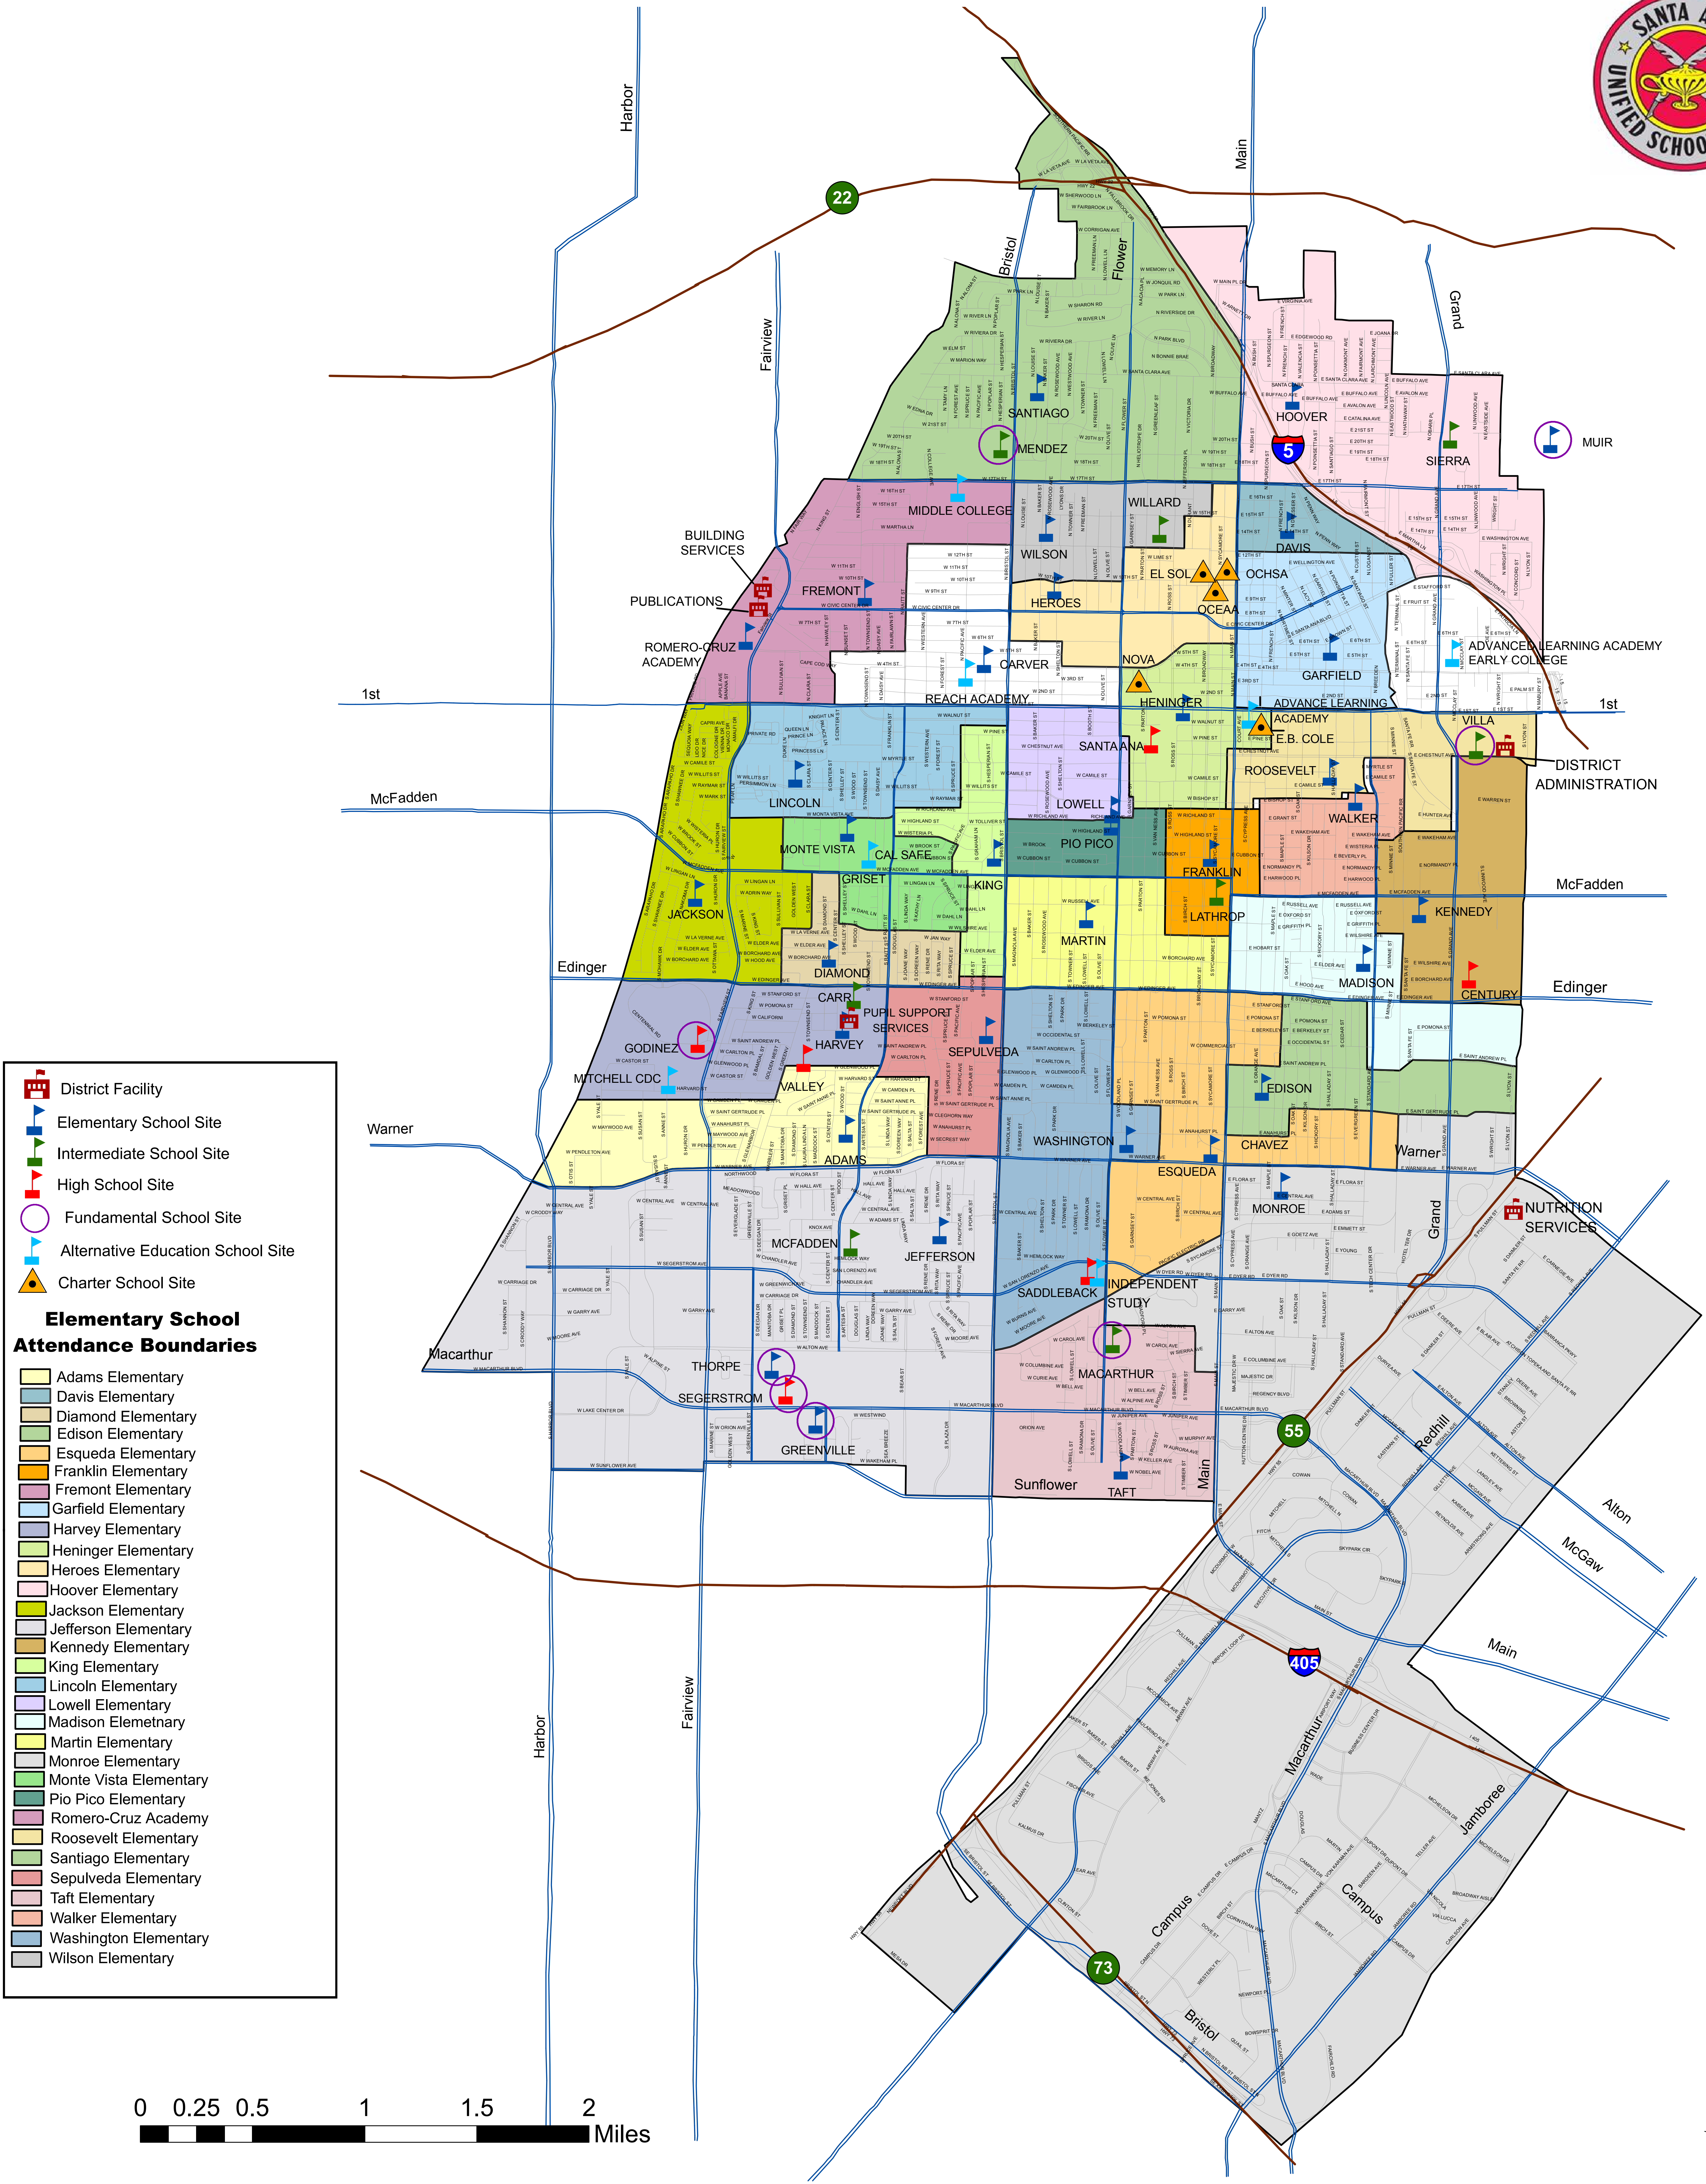

SANTA ANA UNIFIED SCHOOL DISTRICT

ALL SITES AND ELEMENTARY SCHOOL ATTENDANCE BOUNDARIES

Legend

- District Facility
- Elementary School Site
- Intermediate School Site
- High School Site
- Fundamental School Site
- Alternative Education School Site
- Charter School Site

Elementary School Attendance Boundaries

- Adams Elementary
- Davis Elementary
- Diamond Elementary
- Edison Elementary
- Esqueda Elementary
- Franklin Elementary
- Fremont Elementary
- Garfield Elementary
- Harvey Elementary
- Heninger Elementary
- Heroes Elementary
- Hoover Elementary
- Jackson Elementary
- Jefferson Elementary
- Kennedy Elementary
- King Elementary
- Lincoln Elementary
- Lowell Elementary
- Madison Elementary
- Martin Elementary
- Monroe Elementary
- Monte Vista Elementary
- Pio Pico Elementary
- Romero-Cruz Academy
- Roosevelt Elementary
- Santiago Elementary
- Sepulveda Elementary
- Taft Elementary
- Walker Elementary
- Washington Elementary
- Wilson Elementary